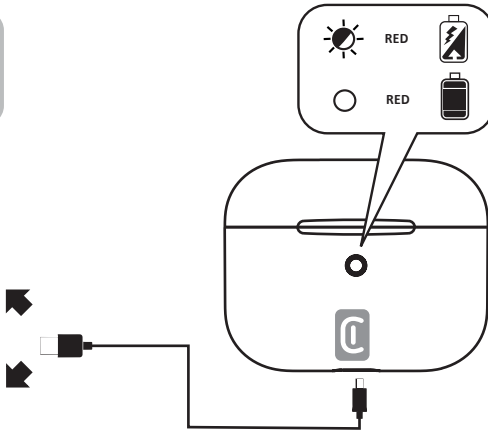

# CRYSTAL WIRELESS HEADSET

**EN**  
**Technical specifications:**  
 Bluetooth®: v5.0  
 Supported profiles: Headset – Handsfree – A2DP – AVRCP  
 Range: 10m  
 Bluetooth® Frequency Range: 2.402GHz-2.480GHz  
 Battery Voltage: 3.7V  
 Battery Capacity: 35mAh X 2  
 Charging Case battery Capacity: 250mAh  
 USB-C port Voltage (V): 5V  
 USB-C Port Current (A): 1A  
 ERP: 8db  
 Output Power: 0.02dBm(BT), -0.08dBm(BLE)  
 Standby: approx. 30 hours  
 Talk Time: approx. 3.5 hours  
 Play Time: approx. 3.5 hours  
 Charging the earphones: about 1.5 hours  
 Weight: 183g