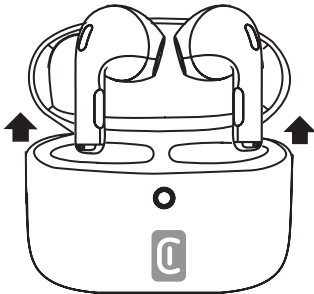

# CRYSTAL WIRELESS HEADSET

**EN**  
**Technical specifications:**  
 Bluetooth®: v5.0  
 Supported profiles: Headset – Handsfree – A2DP – AVRCP  
 Range: 10m  
 Bluetooth® Frequency Range: 2.402GHz-2.480GHz  
 Battery Voltage: 3.7V  
 Battery Capacity: 35mAh X 2  
 Charging Case battery Capacity: 250mAh  
 USB-C port Voltage (V): 5V  
 USB-C Port Current (A): 1A  
 ERP: 8db  
 Output Power: 0.02dBm(BT), -0.08dBm(BLE)  
 Standby: approx. 30 hours  
 Talk Time: approx. 3.5 hours  
 Play Time: approx. 3.5 hours  
 Charging the earphones: about 1.5 hours  
 Weight: 183g

**IT**  
**Specifiche tecniche:**  
 Bluetooth®: v5.0  
 Profili supportati: Headset – Handsfree – A2DP – AVRCP  
 Portata: 10mt  
 Bluetooth® Frequenza Range: 2.402GHz-2.480GHz  
 Battery Voltage: 3.7V  
 Battery Capacity: 35mAh X 2  
 Charging Case battery Capacity: 250mAh  
 USB-C port Voltage (V): 5V  
 USB-C port current (A): 1A  
 ERP: 8db  
 Standby: 30 ore circa  
 Talk Time: 3,5 ore circa  
 Play Time: 3,5 ore circa  
 Ricarica auricolari: 1.5ore circa  
 Peso: 183g