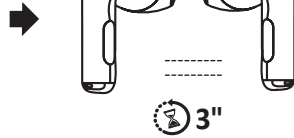

# CRYSTAL WIRELESS HEADSET

**EN**  
**Technical specifications:**  
 Bluetooth®: v5.0  
 Supported profiles: Headset – Handsfree – A2DP – AVRCP  
 Range: 10m  
 Bluetooth® Frequency Range: 2.402GHz-2.480GHz  
 Battery Voltage: 3.7V  
 Battery Capacity: 35mAh X 2  
 Charging Case battery Capacity: 250mAh  
 USB-C port Voltage (V): 5V  
 USB-C Port Current (A): 1A  
 ERP: 8db  
 Output Power: 0.02dBm(BT), -0.08dBm(BLE)  
 Standby: approx. 30 hours  
 Talk Time: approx. 3.5 hours  
 Play Time: approx. 3.5 hours  
 Charging the earphones: about 1.5 hours  
 Weight: 183g