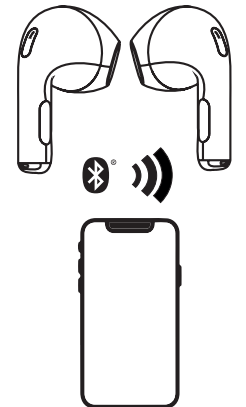

# CRYSTAL WIRELESS HEADSET

**EN**  
**Technical specifications:**  
 Bluetooth®: v5.0  
 Supported profiles: Headset – Handsfree – A2DP – AVRCP  
 Range: 10m  
 Bluetooth® Frequency Range: 2.402GHz-2.480GHz  
 Battery Voltage: 3.7V  
 Battery Capacity: 35mAh X 2  
 Charging Case battery Capacity: 250mAh  
 USB-C port Voltage (V): 5V  
 USB-C Port Current (A): 1A  
 ERP: 8db  
 Output Power: 0.02dBm(BT), -0.08dBm(BLE)  
 Standby: approx. 30 hours  
 Talk Time: approx. 3.5 hours  
 Play Time: approx. 3.5 hours  
 Charging the earphones: about 1.5 hours  
 Weight: 183g