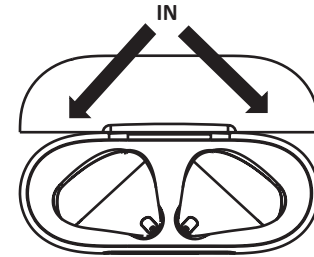

# CRYSTAL WIRELESS HEADSET

**EN**  
**Technical specifications:**  
 Bluetooth®: v5.0  
 Supported profiles: Headset – Handsfree – A2DP – AVRCP  
 Range: 10m  
 Bluetooth® Frequency Range: 2.402GHz-2.480GHz  
 Battery Voltage: 3.7V  
 Battery Capacity: 35mAh X 2  
 Charging Case battery Capacity: 250mAh  
 USB-C port Voltage (V): 5V  
 USB-C Port Current (A): 1A  
 ERP: 8db  
 Output Power: 0.02dBm(BT), -0.08dBm(BLE)  
 Standby: approx. 30 hours  
 Talk Time: approx. 3.5 hours  
 Play Time: approx. 3.5 hours  
 Charging the earphones: about 1.5 hours  
 Weight: 183g