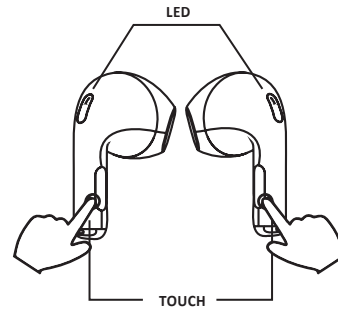

# CRYSTAL WIRELESS HEADSET

**EN**  
**Technical specifications:**  
 Bluetooth®: v5.0  
 Supported profiles: Headset – Handsfree – A2DP – AVRCP  
 Range: 10m  
 Bluetooth® Frequency Range: 2.402GHz-2.480GHz  
 Battery Voltage: 3.7V  
 Battery Capacity: 35mAh X 2  
 Charging Case battery Capacity: 250mAh  
 USB-C port Voltage (V): 5V  
 USB-C Port Current (A): 1A  
 ERP: 8db  
 Output Power: 0.02dBm(BT), -0.08dBm(BLE)  
 Standby: approx. 30 hours  
 Talk Time: approx. 3.5 hours  
 Play Time: approx. 3.5 hours  
 Charging the earphones: about 1.5 hours  
 Weight: 183g