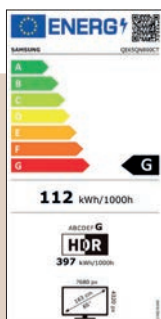

## VIDEO

Picture Engine	Neural Quantum Processor 8K
HDR (High Dynamic Range)	Neo Quantum HDR 8K Plus
HDR10+	Sì, Adaptive & Gaming
HLG	Sì
Contrasto	Quantum Matrix Pro
Colore	100% Volume Colore
Viewing Angle	Ultra
Micro Dimming	Ultimate 8K Dimming Pro
Contrast Enhancer	Real Depth Enhancer Pro
Motion Technology	Motion Xcelerator Turbo+
Smart Calibration	Basic & Professional
Adaptive Picture	Optimized/Eye Comfort
AI Upscale	Sì
Brightness/Color Detection	Sì

## AUDIO

Dolby Atmos	Sì
Object Tracking Sound	OTS+
Q-Symphony	Sì
Sound Output (RMS)	70 W
Speaker Type	4.2.2 CH
Active Voice Amplifier	Sì
Adaptive sound	Adaptive Sound Pro
Dual Audio Support (Bluetooth)	Sì

## ECO

Classe di efficienza energetica	G
Auto Power Off & Auto Power Saving	Sì