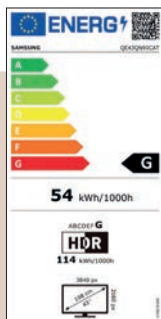

## VIDEO

Picture Engine	Neural Quantum Processor 4K
HDR (High Dynamic Range)	Neo Quantum HDR
HDR10+	Sì, Adaptive & Gaming
HLG	Sì
Contrasto	Quantum Matrix
Colore	100% Volume Colore
Viewing Angle	Wide
Micro Dimming	Ultimate UHD Dimming
Contrast Enhancer	Real Depth Enhancer
Motion Technology	Motion Xcelerator Turbo Pro
Smart Calibration	Basic & Professional
Adaptive Picture	Optimized/Eye Comfort
AI Upscale	Sì
Brightness/Color Detection	Sì

## ECO

Classe di efficienza energetica	G
Auto Power Off & Auto Power Saving	Sì