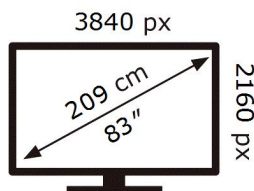

ENERG

SAMSUNG

QE83S90DAE

150 kWh/1000h

ABCDEF **G**

192 kWh/1000h

2019/2013