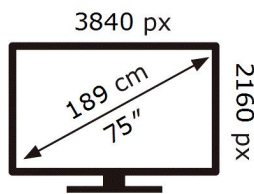

ENERG 

SAMSUNG

UE75DU7170U

139 kWh/1000h

ABCDEF **G**

178 kWh/1000h

2019/2013