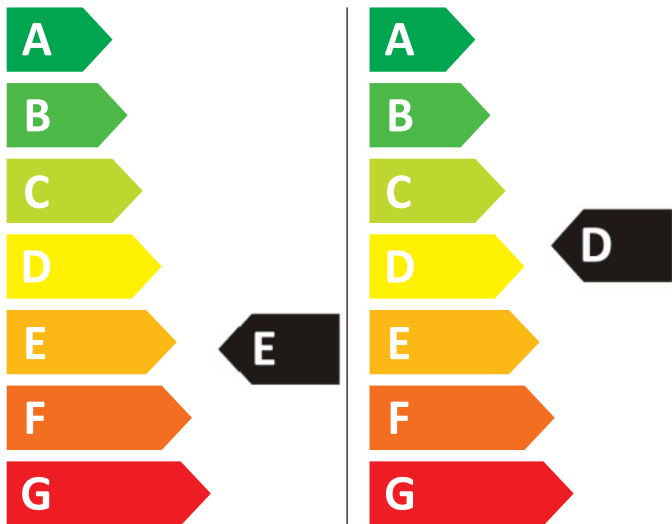

ENERG

CANDY

CSWS 4852DE/1-11

326 kWh/100

73 kWh/100

5,0 kg

8,0 kg

75 L