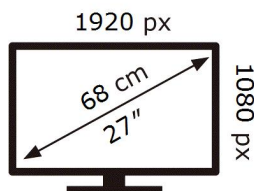

ENERG

SAMSUNG

S27AM500NR

26 kWh/1000h

ABCDEF **G**

40 kWh/1000h

2019/2013