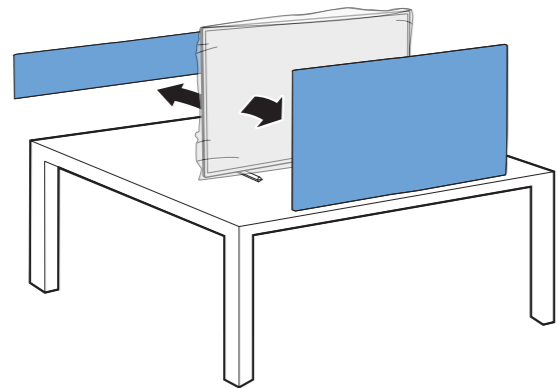

12

13

14

15

English Read the safety instructions.
Български Прочетете инструкциите за безопасност.
Čeština Přečtěte si bezpečnostní pokyny.
Hrvatski Pročitajte sigurnosne upute.
Dansk Læs sikkerhedsforskrifterne.
Deutsch Lesen Sie die Sicherheitshinweise.
Ελληνικά Διαβάστε τις οδηγίες ασφαλείας.
Eesti Lugege ohutusõudeid.
Español Lea las instrucciones de seguridad.

Français Lisez les consignes de sécurité.
Italiano Leggere le istruzioni di sicurezza.
Қазақша Қорғаныстық нұсқаулар.
Latviešu Izlasiet drošības norādījumus.
Lietuvių Perskaitykite saugos instrukcijas.
Magyar Olvassa el a biztonsági utasításokat.
Nederlands Lees de veiligheidsvoorschriften.
Norsk Les sikkerhetsforskriftene.
Polski Zapoznaj się z instrukcjami bezpieczeństwa.

Português Leia as instruções de segurança.
Română Citiți instrucțiunile de siguranță.
Русский Читайте инструкции по технике безопасности.
Srpski Pročitajte bezbednosna uputstva.
Slovenščina Preberite varnostna navodila.
Slovensky Prečítajte si bezpečnostné pokyny.
Suomi Lue turvaohjeet.
Svenska Läs säkerhetsinstruktionerna.
ภาษาไทย โปรดอ่านคำแนะนำด้านความปลอดภัย

Türkçe Güvenlik talimatlarını okuyun.
Українська Читайте інструкції з техніки безпеки.
العربية قراءة تعليمات السلامة.
עברית קראו את הוראות הבטיחות

Register your product and get support at www.philips.com/TVsupport

16

17

B

VESA (x, y)

65" 300x300mm M6 (L: 10mm-15mm) 164cm

TV software upgrade for Smart TV- (From Internet)

RC Instructions

1

2

3

4

5

6