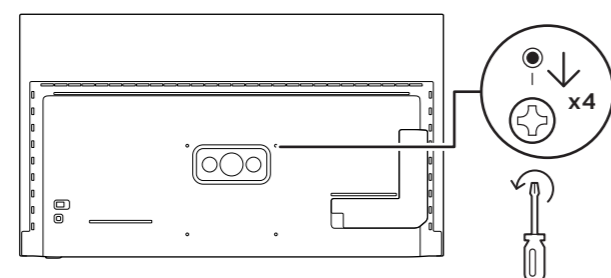

VESA (x, y)

65" 300x300mm M6 (L: 10mm-15mm) 164cm