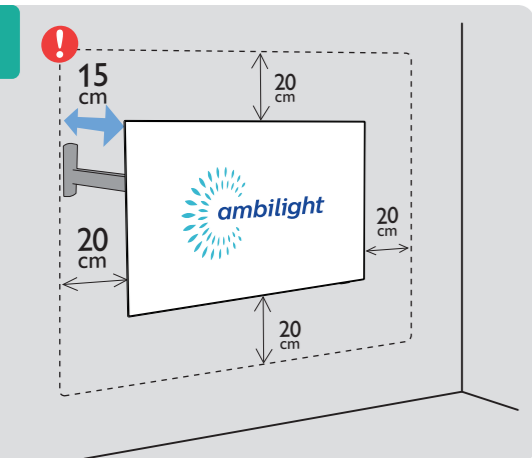

12

13

14

15

English Read the safety instructions.
Български Прочетете инструкциите за безопасност.
Čeština Přečtěte si bezpečnostní pokyny.
Hrvatski Pročitajte sigurnosne upute.
Dansk Læs sikkerhedsforskrifterne.
Deutsch Lesen Sie die Sicherheitshinweise.
Ελληνικά Διαβάστε τις οδηγίες ασφαλείας.
Eesti Lugege ohutusõudeid.
Español Lea las instrucciones de seguridad.

Français Lisez les consignes de sécurité.
Italiano Leggere le istruzioni di sicurezza.
Қазақша Қорғаныстық нұсқаулар.
Latviešu Izlasiet drošības norādījumus.
Lietuvių Perskaitykite saugos instrukcijas.
Magyar Olvassa el a biztonsági utasításokat.
Nederlands Lees de veiligheidsvoorschriften.
Norsk Les sikkerhetsforskriftene.
Polski Zapoznaj się z instrukcjami bezpieczeństwa.

Português Leia as instruções de segurança.
Română Citiți instrucțiunile de siguranță.
Русский Читайте инструкции по технике безопасности.
Srpski Pročitajte bezbednosna uputstva.
Slovenščina Preberite varnostna navodila.
Slovensky Prečítajte si bezpečnostné pokyny.
Suomi Lue turvaohjeet.
Svenska Läs säkerhetsinstruktionerna.
ภาษาไทย โปรดอ่านคำแนะนำด้านความปลอดภัย

Türkçe Güvenlik talimatlarını okuyun.
Українська Читайте інструкції з техніки безпеки.
العربية قراءة تعليمات السلامة.
עברית קראו את הוראות הבטיחות

Register your product and get support at www.philips.com/TVsupport

16

17

B

VESA (x, y)

65" 300x300mm M6 (L: 10mm-15mm) 164cm

TV software upgrade for Smart TV- (From Internet)

RC Instructions

1

2

3

4

5

6