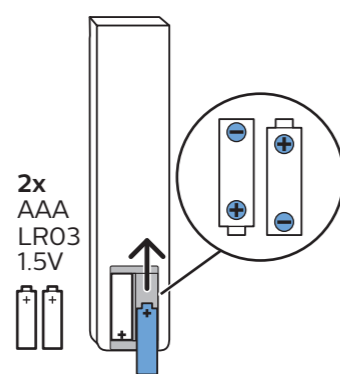

TV software upgrade for Smart TV- (From Internet)

RC Instructions

1

2

3

4