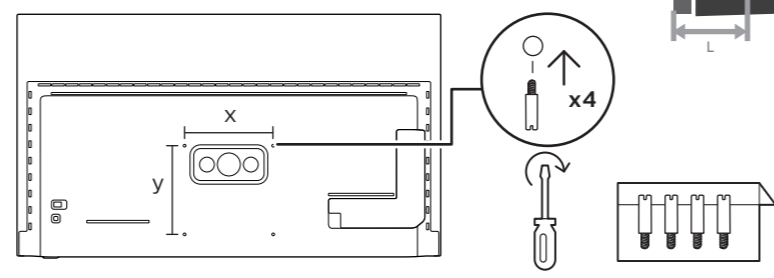

VESA (x, y)

65" 300x300mm M6 (L: 10mm-15mm) 164cm