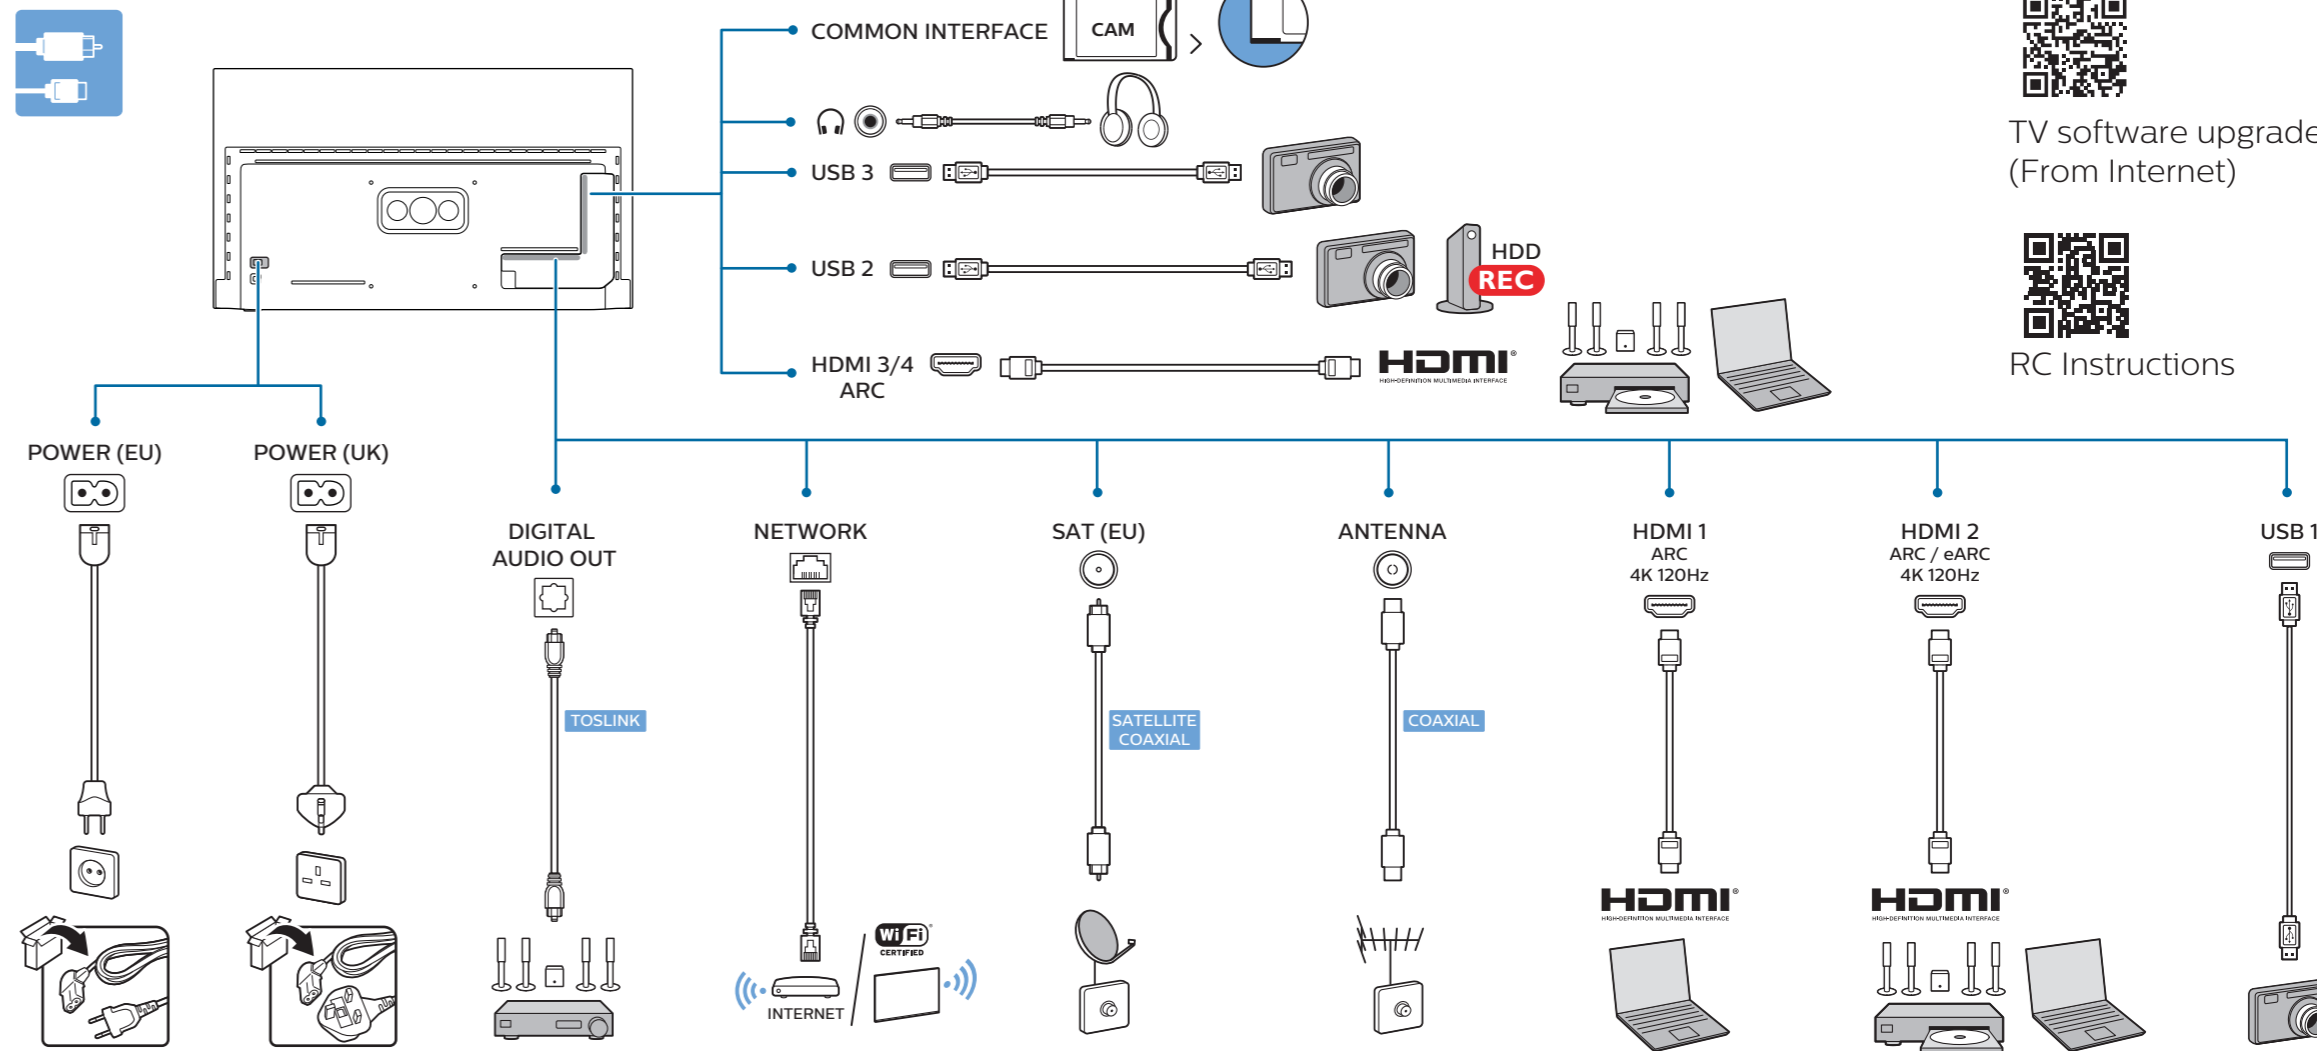

VESA (x, y)

65" 300x300mm M6 (L: 10mm-15mm) 164cm

TV software upgrade for Smart TV- (From Internet)

RC Instructions

1

2

3

4

5

6