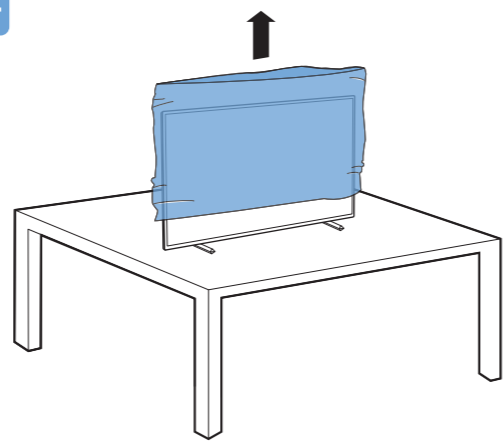

12

13

14

15

English Read the safety instructions.
Български Прочетете инструкциите за безопасност.
Čeština Přečtěte si bezpečnostní pokyny.
Hrvatski Pročitajte sigurnosne upute.
Dansk Læs sikkerhedsforskrifterne.
Deutsch Lesen Sie die Sicherheitshinweise.
Ελληνικά Διαβάστε τις οδηγίες ασφαλείας.
Eesti Lugege ohutusõudeid.
Español Lea las instrucciones de seguridad.

Français Lisez les consignes de sécurité.
Italiano Leggere le istruzioni di sicurezza.
Қазақша Қорғаныстық нұсқаулар.
Latviešu Izlasiet drošības norādījumus.
Lietuvių Perskaitykite saugos instrukcijas.
Magyar Olvassa el a biztonsági utasításokat.
Nederlands Lees de veiligheidsvoorschriften.
Norsk Les sikkerhetsforskriftene.
Polski Zapoznaj się z instrukcjami bezpieczeństwa.

Português Leia as instruções de segurança.
Română Citiți instrucțiunile de siguranță.
Русский Читайте инструкции по технике безопасности.
Srpski Pročitajte bezbednosna uputstva.
Slovenščina Preberite varnostna navodila.
Slovensky Prečítajte si bezpečnostné pokyny.
Suomi Lue turvaohjeet.
Svenska Läs säkerhetsinstruktionerna.
ภาษาไทย โปรดอ่านคำแนะนำด้านความปลอดภัย

Türkçe Güvenlik talimatlarını okuyun.
Українська Читайте інструкції з техніки безпеки.
العربية قراءة تعليمات السلامة.
עברית קראו את הוראות הבטיחות

Register your product and get support at www.philips.com/TVsupport

16

17

B

VESA (x, y)

65" 300x300mm M6 (L: 10mm-15mm) 164cm

TV software upgrade for Smart TV- (From Internet)

RC Instructions

1

2

3

4

5

6