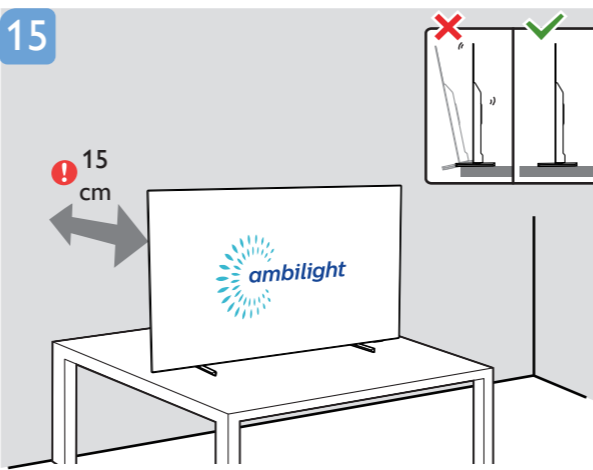

12

13

14

15

English Read the safety instructions.
Български Прочетете инструкциите за безопасност.
Čeština Přečtěte si bezpečnostní pokyny.
Hrvatski Pročitajte sigurnosne upute.
Dansk Læs sikkerhedsforskrifterne.
Deutsch Lesen Sie die Sicherheitshinweise.
Ελληνικά Διαβάστε τις οδηγίες ασφαλείας.
Eesti Lugege ohutusõudeid.
Español Lea las instrucciones de seguridad.

Français Lisez les consignes de sécurité.
Italiano Leggere le istruzioni di sicurezza.
Қазақша Қорғаныстық нұсқаулар.
Latviešu Izlasiet drošības norādījumus.
Lietuvių Perskaitykite saugos instrukcijas.
Magyar Olvassa el a biztonsági utasításokat.
Nederlands Lees de veiligheidsvoorschriften.
Norsk Les sikkerhetsforskriftene.
Polski Zapoznaj się z instrukcjami bezpieczeństwa.

Português Leia as instruções de segurança.
Română Citiți instrucțiunile de siguranță.
Русский Читайте инструкции по технике безопасности.
Srpski Pročitajte bezbednosna uputstva.
Slovenščina Preberite varnostna navodila.
Slovensky Prečítajte si bezpečnostné pokyny.
Suomi Lue turvaohjeet.
Svenska Läs säkerhetsinstruktionerna.
ภาษาไทย โปรดอ่านคำแนะนำด้านความปลอดภัย

Türkçe Güvenlik talimatlarını okuyun.
Українська Читайте інструкції з техніки безпеки.
العربية قراءة تعليمات السلامة.
עברית קראו את הוראות הבטיחות

Register your product and get support at www.philips.com/TVsupport

16

17

B

VESA (x, y)

65" 300x300mm M6 (L: 10mm-15mm) 164cm

TV software upgrade for Smart TV- (From Internet)

RC Instructions

1

2

3

4

5

6