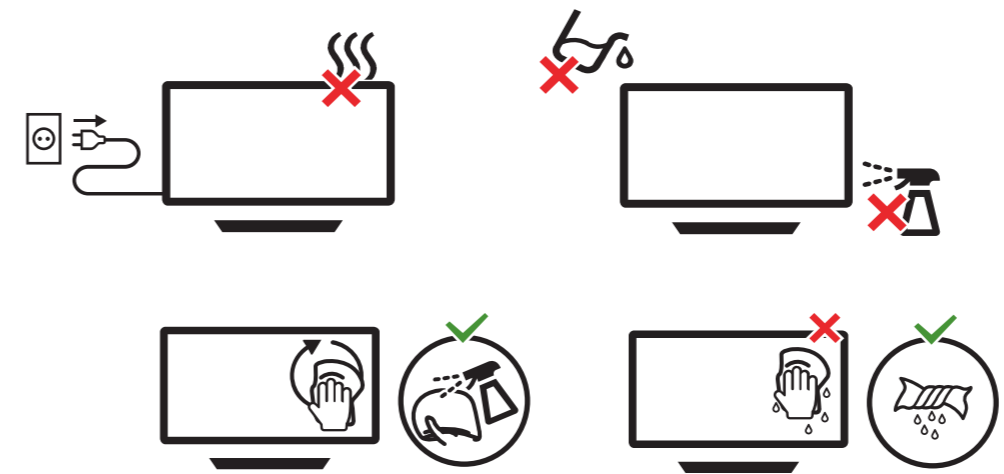

12

13

14

15

English Read the safety instructions.
Български Прочетете инструкциите за безопасност.
Čeština Přečtěte si bezpečnostní pokyny.
Hrvatski Pročitajte sigurnosne upute.
Dansk Læs sikkerhedsforskrifterne.
Deutsch Lesen Sie die Sicherheitshinweise.
Ελληνικά Διαβάστε τις οδηγίες ασφαλείας.
Eesti Lugege ohutusõudeid.
Español Lea las instrucciones de seguridad.

Français Lisez les consignes de sécurité.
Italiano Leggere le istruzioni di sicurezza.
Қазақша Қорғаныстық нұсқаулар.
Latviešu Izlasiet drošības norādījumus.
Lietuvių Perskaitykite saugos instrukcijas.
Magyar Olvassa el a biztonsági utasításokat.
Nederlands Lees de veiligheidsvoorschriften.
Norsk Les sikkerhetsforskriftene.
Polski Zapoznaj się z instrukcjami bezpieczeństwa.

Português Leia as instruções de segurança.
Română Citiți instrucțiunile de siguranță.
Русский Читайте инструкции по технике безопасности.
Srpski Pročitajte bezbednosna uputstva.
Slovenščina Preberite varnostna navodila.
Slovensky Prečítajte si bezpečnostné pokyny.
Suomi Lue turvaohjeet.
Svenska Läs säkerhetsinstruktionerna.
ภาษาไทย โปรดอ่านคำแนะนำด้านความปลอดภัย

Türkçe Güvenlik talimatlarını okuyun.
Українська Читайте інструкції з техніки безпеки.
العربية قراءة تعليمات السلامة.
עברית קראו את הוראות הבטיחות

Register your product and get support at www.philips.com/TVsupport

16

17

B

VESA (x, y)

65" 300x300mm M6 (L: 10mm-15mm) 164cm

TV software upgrade for Smart TV- (From Internet)

RC Instructions

1

2

3

4

5

6