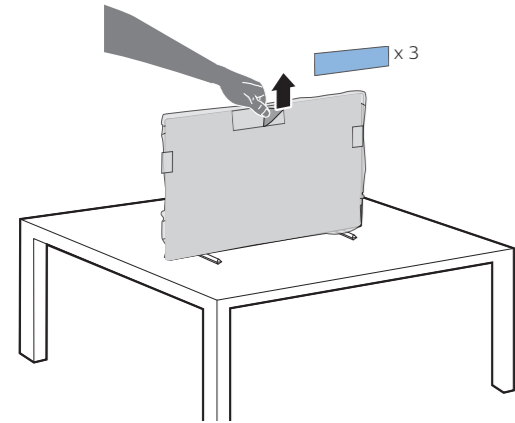

12

13

14

15

English Read the safety instructions.
Български Прочетете инструкциите за безопасност.
Čeština Přečtěte si bezpečnostní pokyny.
Hrvatski Pročitajte sigurnosne upute.
Dansk Læs sikkerhedsforskrifterne.
Deutsch Lesen Sie die Sicherheitshinweise.
Ελληνικά Διαβάστε τις οδηγίες ασφαλείας.
Eesti Lugege ohutusõudeid.
Español Lea las instrucciones de seguridad.

Français Lisez les consignes de sécurité.
Italiano Leggere le istruzioni di sicurezza.
Қазақша Қорғаныстық нұсқаулар.
Latviešu Izlasiet drošības norādījumus.
Lietuvių Perskaitykite saugos instrukcijas.
Magyar Olvassa el a biztonsági utasításokat.
Nederlands Lees de veiligheidsvoorschriften.
Norsk Les sikkerhetsforskriftene.
Polski Zapoznaj się z instrukcjami bezpieczeństwa.

Português Leia as instruções de segurança.
Română Citiți instrucțiunile de siguranță.
Русский Читайте инструкции по технике безопасности.
Srpski Pročitajte bezbednosna uputstva.
Slovenščina Preberite varnostna navodila.
Slovensky Prečítajte si bezpečnostné pokyny.
Suomi Lue turvaohjeet.
Svenska Läs säkerhetsinstruktionerna.
ภาษาไทย โปรดอ่านคำแนะนำด้านความปลอดภัย

Türkçe Güvenlik talimatlarını okuyun.
Українська Читайте інструкції з техніки безпеки.
العربية قراءة تعليمات السلامة.
עברית קראו את הוראות הבטיחות

Register your product and get support at www.philips.com/TVsupport

16

17

B

VESA (x, y)

65" 300x300mm M6 (L: 10mm-15mm) 164cm

TV software upgrade for Smart TV- (From Internet)

RC Instructions

1

2

3

4

5

6