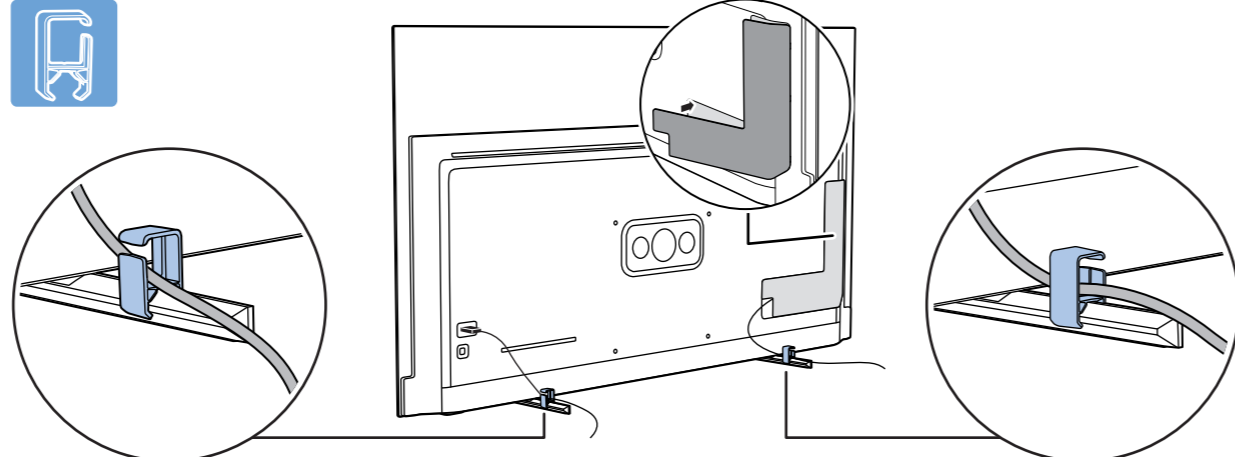

12

13

14

15

English Read the safety instructions.
Български Прочетете инструкциите за безопасност.
Čeština Přečtěte si bezpečnostní pokyny.
Hrvatski Pročitajte sigurnosne upute.
Dansk Læs sikkerhedsforskrifterne.
Deutsch Lesen Sie die Sicherheitshinweise.
Ελληνικά Διαβάστε τις οδηγίες ασφαλείας.
Eesti Lugege ohutusõudeid.
Español Lea las instrucciones de seguridad.

Français Lisez les consignes de sécurité.
Italiano Leggere le istruzioni di sicurezza.
Қазақша Қорғаныстық нұсқаулар.
Latviešu Izlasiet drošības norādījumus.
Lietuvių Perskaitykite saugos instrukcijas.
Magyar Olvassa el a biztonsági utasításokat.
Nederlands Lees de veiligheidsvoorschriften.
Norsk Les sikkerhetsforskriftene.
Polski Zapoznaj się z instrukcjami bezpieczeństwa.

Português Leia as instruções de segurança.
Română Citiți instrucțiunile de siguranță.
Русский Читайте инструкции по технике безопасности.
Srpski Pročitajte bezbednosna uputstva.
Slovenščina Preberite varnostna navodila.
Slovensky Prečítajte si bezpečnostné pokyny.
Suomi Lue turvaohjeet.
Svenska Läs säkerhetsinstruktionerna.
ภาษาไทย โปรดอ่านคำแนะนำด้านความปลอดภัย

Türkçe Güvenlik talimatlarını okuyun.
Українська Читайте інструкції з техніки безпеки.
العربية قراءة تعليمات السلامة.
עברית קראו את הוראות הבטיחות

Register your product and get support at www.philips.com/TVsupport

16

17

B

VESA (x, y)

65" 300x300mm M6 (L: 10mm-15mm) 164cm

TV software upgrade for Smart TV- (From Internet)

RC Instructions

1

2

3

4

5

6