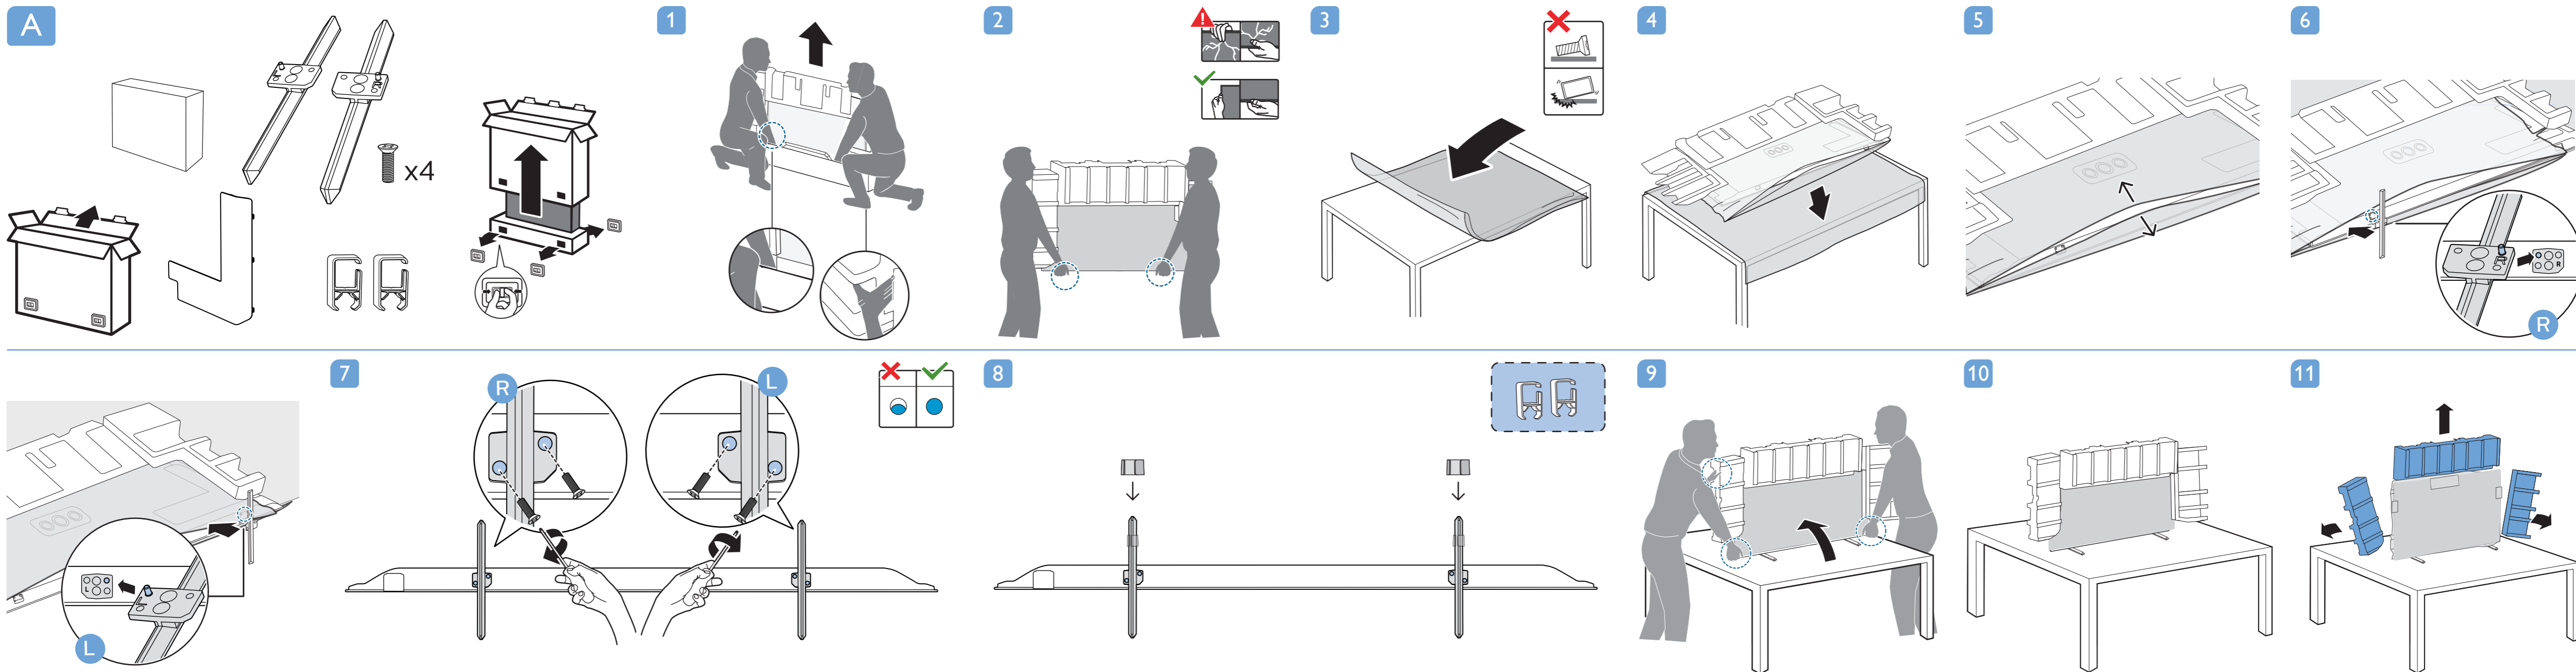

PHILIPS

OLED706 series Quick Start Guide