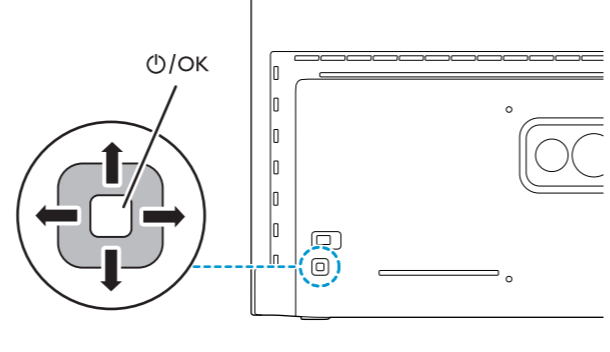

12

13

14

15

English Read the safety instructions.
Български Прочетете инструкциите за безопасност.
Čeština Přečtěte si bezpečnostní pokyny.
Hrvatski Pročitajte sigurnosne upute.
Dansk Læs sikkerhedsforskrifterne.
Deutsch Lesen Sie die Sicherheitshinweise.
Ελληνικά Διαβάστε τις οδηγίες ασφαλείας.
Eesti Lugege ohutusõudeid.
Español Lea las instrucciones de seguridad.

Français Lisez les consignes de sécurité.
Italiano Leggere le istruzioni di sicurezza.
Қазақша Қорғаныстық нұсқаулар.
Latviešu Izlasiet drošības norādījumus.
Lietuvių Perskaitykite saugos instrukcijas.
Magyar Olvassa el a biztonsági utasításokat.
Nederlands Lees de veiligheidsvoorschriften.
Norsk Les sikkerhetsforskriftene.
Polski Zapoznaj się z instrukcjami bezpieczeństwa.

Português Leia as instruções de segurança.
Română Citiți instrucțiunile de siguranță.
Русский Читайте инструкции по технике безопасности.
Srpski Pročitajte bezbednosna uputstva.
Slovenščina Preberite varnostna navodila.
Slovensky Prečítajte si bezpečnostné pokyny.
Suomi Lue turvaohjeet.
Svenska Läs säkerhetsinstruktionerna.
ภาษาไทย โปรดอ่านคำแนะนำด้านความปลอดภัย

Türkçe Güvenlik talimatlarını okuyun.
Українська Читайте інструкції з техніки безпеки.
العربية قراءة تعليمات السلامة.
עברית קראו את הוראות הבטיחות

Register your product and get support at www.philips.com/TVsupport

16

17

B

VESA (x, y)

65" 300x300mm M6 (L: 10mm-15mm) 164cm

TV software upgrade for Smart TV- (From Internet)

RC Instructions

1

2

3

4

5

6