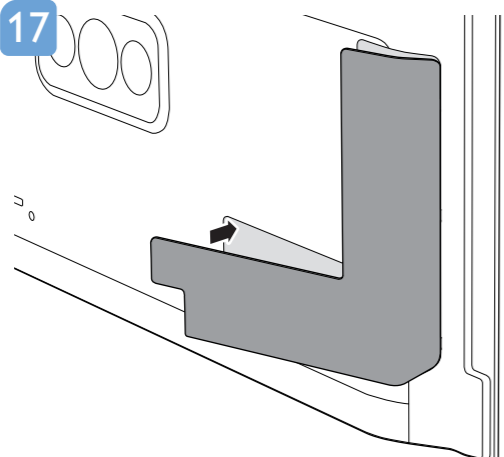

12

13

14

15

English Read the safety instructions.
Български Прочетете инструкциите за безопасност.
Čeština Přečtěte si bezpečnostní pokyny.
Hrvatski Pročitajte sigurnosne upute.
Dansk Læs sikkerhedsforskrifterne.
Deutsch Lesen Sie die Sicherheitshinweise.
Ελληνικά Διαβάστε τις οδηγίες ασφαλείας.
Eesti Lugege ohutusõudeid.
Español Lea las instrucciones de seguridad.

Français Lisez les consignes de sécurité.
Italiano Leggere le istruzioni di sicurezza.
Қазақша Қорғаныстық нұсқаулар.
Latviešu Izlasiet drošības norādījumus.
Lietuvių Perskaitykite saugos instrukcijas.
Magyar Olvassa el a biztonsági utasításokat.
Nederlands Lees de veiligheidsvoorschriften.
Norsk Les sikkerhetsforskriftene.
Polski Zapoznaj się z instrukcjami bezpieczeństwa.

Português Leia as instruções de segurança.
Română Citiți instrucțiunile de siguranță.
Русский Читайте инструкции по технике безопасности.
Srpski Pročitajte bezbednosna uputstva.
Slovenščina Preberite varnostna navodila.
Slovensky Prečítajte si bezpečnostné pokyny.
Suomi Lue turvaohjeet.
Svenska Läs säkerhetsinstruktionerna.
ภาษาไทย โปรดอ่านคำแนะนำด้านความปลอดภัย

Türkçe Güvenlik talimatlarını okuyun.
Українська Читайте інструкції з техніки безпеки.
العربية قراءة تعليمات السلامة.
עברית קראו את הוראות הבטיחות

Register your product and get support at www.philips.com/TVsupport

16

17

B

VESA (x, y)

65" 300x300mm M6 (L: 10mm-15mm) 164cm

TV software upgrade for Smart TV- (From Internet)

RC Instructions

1

2

3

4

5

6