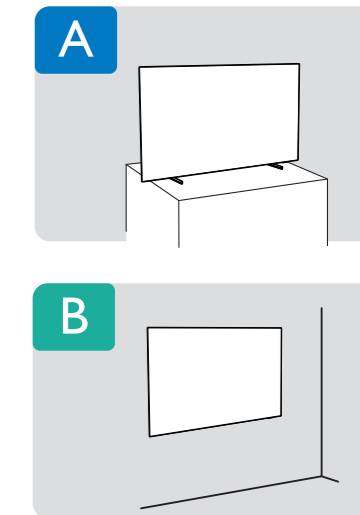

PHILIPS

OLED706 series Quick Start Guide