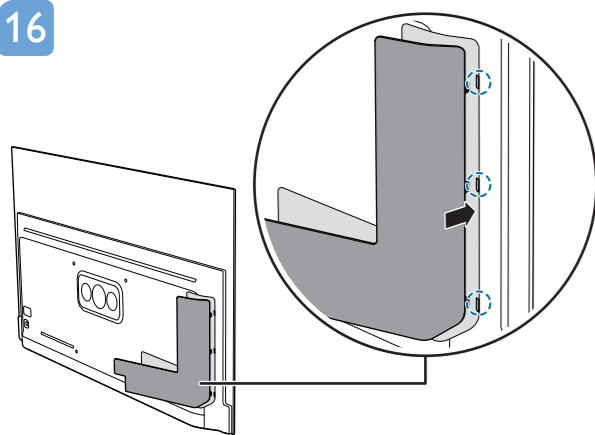

English Read the safety instructions.
Български Прочетете инструкциите за безопасност.
Čeština Přečtěte si bezpečnostní pokyny.
Hrvatski Pročitajte sigurnosne upute.
Dansk Læs sikkerhedsforskrifterne.
Deutsch Lesen Sie die Sicherheitshinweise.
Ελληνικά Διαβάστε τις οδηγίες ασφαλείας.
Eesti Lugege ohutusõudeid.
Español Lea las instrucciones de seguridad.

Français Lisez les consignes de sécurité.
Italiano Leggere le istruzioni di sicurezza.
Қазақша Қорғаныстық нұсқаулар.
Latviešu Izlasiet drošības norādījumus.
Lietuvių Perskaitykite saugos instrukcijas.
Magyar Olvassa el a biztonsági utasításokat.
Nederlands Lees de veiligheidsvoorschriften.
Norsk Les sikkerhetsforskriftene.
Polski Zapoznaj się z instrukcjami bezpieczeństwa.

Português Leia as instruções de segurança.
Română Citiți instrucțiunile de siguranță.
Русский Читайте инструкции по технике безопасности.
Srpski Pročitajte bezbednosna uputstva.
Slovenščina Preberite varnostna navodila.
Slovensky Prečítajte si bezpečnostné pokyny.
Suomi Lue turvaohjeet.
Svenska Läs säkerhetsinstruktionerna.
ภาษาไทย โปรดอ่านคำแนะนำด้านความปลอดภัย

Türkçe Güvenlik talimatlarını okuyun.
Українська Читайте інструкції з техніки безпеки.
العربية قراءة تعليمات السلامة.
עברית קראו את הוראות הבטיחות

Register your product and get support at www.philips.com/TVsupport

16