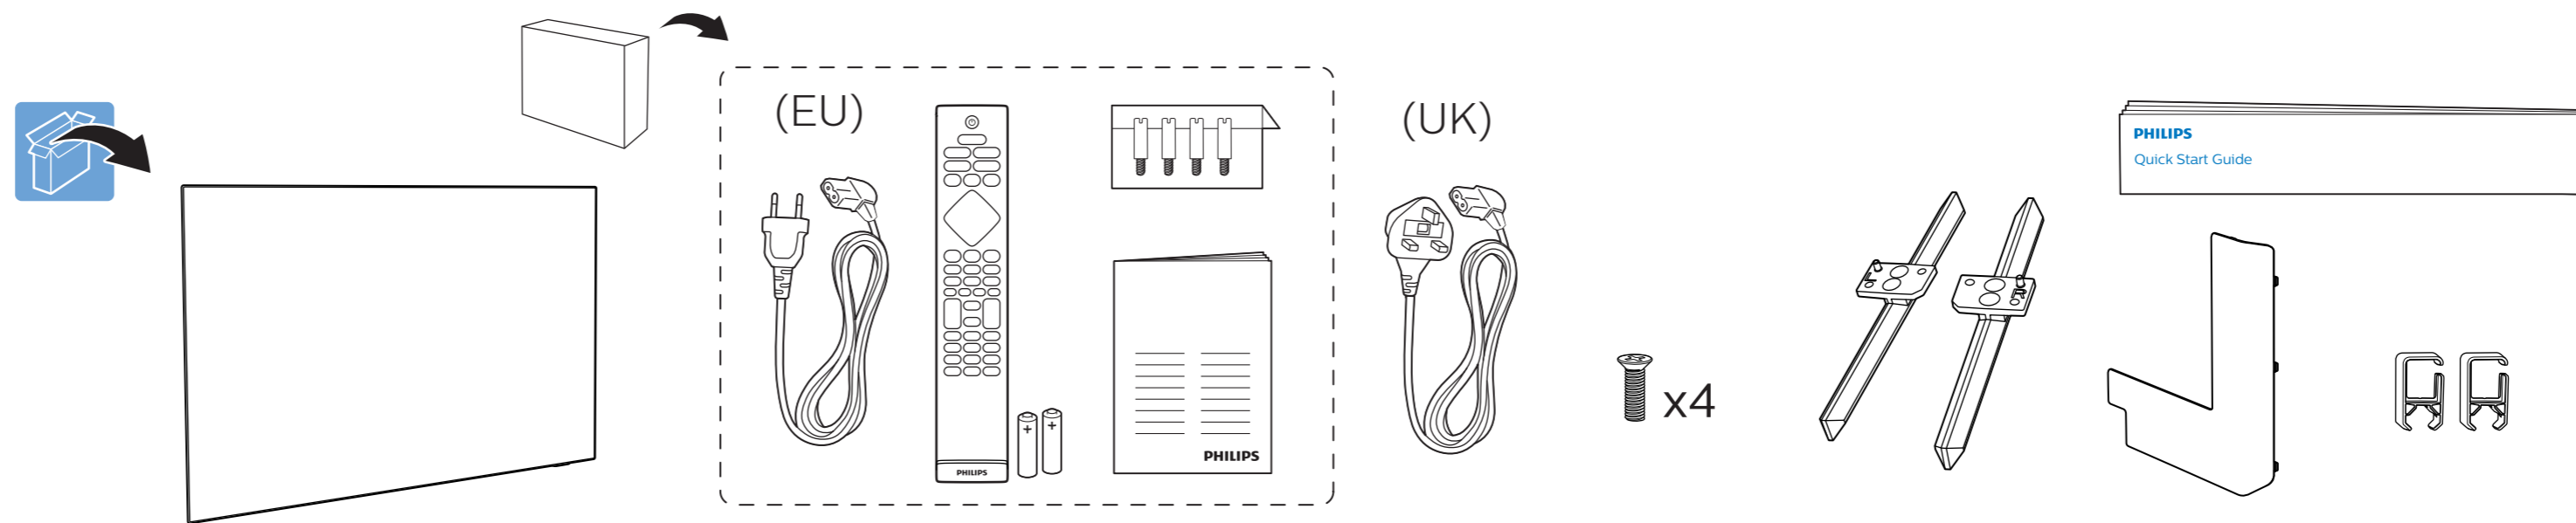

PHILIPS

OLED706 series Quick Start Guide