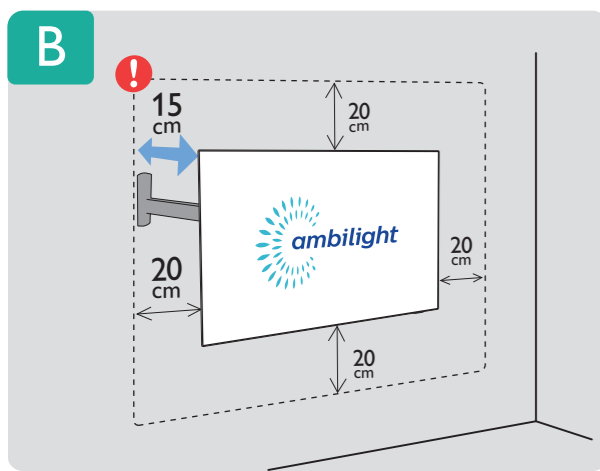

English Read the safety instructions.
Български Прочетете инструкциите за безопасност.
Čeština Přečtěte si bezpečnostní pokyny.
Hrvatski Pročitajte sigurnosne upute.
Dansk Læs sikkerhedsforskrifterne.
Deutsch Lesen Sie die Sicherheitshinweise.
Ελληνικά Διαβάστε τις οδηγίες ασφαλείας.
Eesti Lugege ohutusnõudeid.
Español Lea las instrucciones de seguridad.

Français Lisez les consignes de sécurité.
Italiano Leggere le istruzioni di sicurezza.
Қазақша Қорғаныстық нұсқаулар.
Latviešu Izlasiet drošības norādījumus.
Lietuvių Perskaitykite saugos instrukcijas.
Magyar Olvassa el a biztonsági utasításokat.
Nederlands Lees de veiligheidsvoorschriften.
Norsk Les sikkerhetsforskriftene.
Polski Zapoznaj się z instrukcjami bezpieczeństwa.

Português Leia as instruções de segurança.
Română Citiți instrucțiunile de siguranță.
Русский Читайте инструкции по технике безопасности.
Srpski Pročitajte bezbednosna uputstva.
Slovenščina Preberite varnostna navodila.
Slovensky Prečítajte si bezpečnostné pokyny.
Suomi Lue turvaohjeet.
Svenska Läs säkerhetsinstruktionerna.
ภาษาไทย โปรดอ่านคำแนะนำด้านความปลอดภัย

Türkçe Güvenlik talimatlarını okuyun.
Українська Читайте інструкції з техніки безпеки.
العربية قراءة تعليمات السلامة.
עברית קראו את הוראות הבטיחות

Register your product and get support at www.philips.com/TVsupport

RC Instructions

TV software upgrade for Smart TV- (From Internet)