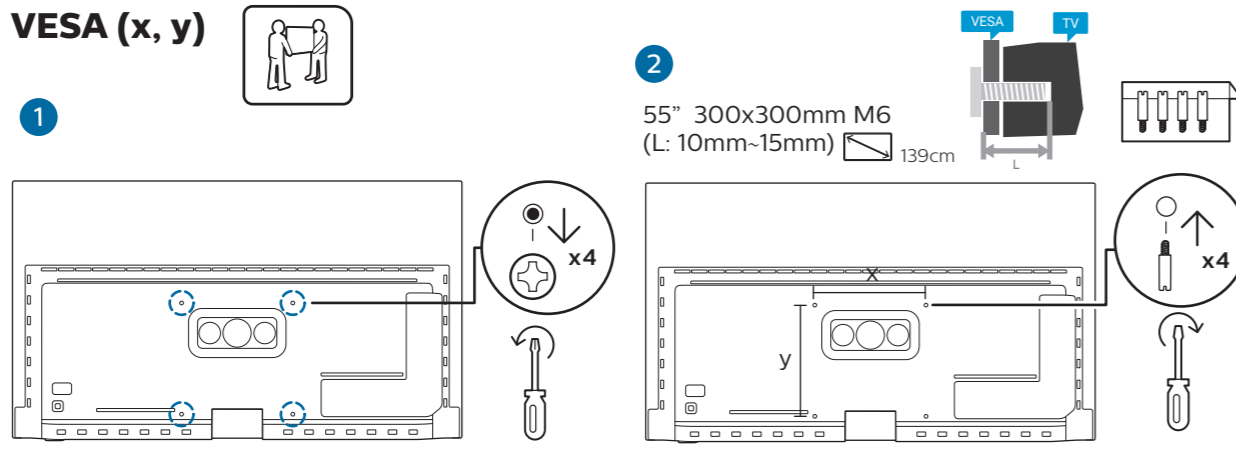

English Read the safety instructions.
Български Прочетете инструкциите за безопасност.
Čeština Přečtěte si bezpečnostní pokyny.
Hrvatski Pročitajte sigurnosne upute.
Dansk Læs sikkerhedsforskrifterne.
Deutsch Lesen Sie die Sicherheitshinweise.
Ελληνικά Διαβάστε τις οδηγίες ασφαλείας.
Eesti Lugege ohutusnõudeid.
Español Lea las instrucciones de seguridad.

Français Lisez les consignes de sécurité.
Italiano Leggere le istruzioni di sicurezza.
Қазақша Қорғаныстық нұсқаулар.
Latviešu Izlasiet drošības norādījumus.
Lietuvių Perskaitykite saugos instrukcijas.
Magyar Olvassa el a biztonsági utasításokat.
Nederlands Lees de veiligheidsvoorschriften.
Norsk Les sikkerhetsforskriftene.
Polski Zapoznaj się z instrukcjami bezpieczeństwa.

Português Leia as instruções de segurança.
Română Citiți instrucțiunile de siguranță.
Русский Читайте инструкции по технике безопасности.
Srpski Pročitajte bezbednosna uputstva.
Slovenščina Preberite varnostna navodila.
Slovensky Prečítajte si bezpečnostné pokyny.
Suomi Lue turvaohjeet.
Svenska Läs säkerhetsinstruktionerna.
ภาษาไทย โปรดอ่านคำแนะนำด้านความปลอดภัย

Türkçe Güvenlik talimatlarını okuyun.
Українська Читайте інструкції з техніки безпеки.
العربية قراءة تعليمات السلامة.
עברית קראו את הוראות הבטיחות

Register your product and get support at www.philips.com/TVsupport

RC Instructions

TV software upgrade for Smart TV- (From Internet)