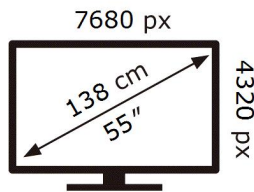

ENERG 

SAMSUNG

QE55QN700AT

198 kWh/1000h

ABCDEF **G**

232 kWh/1000h

2019/2013