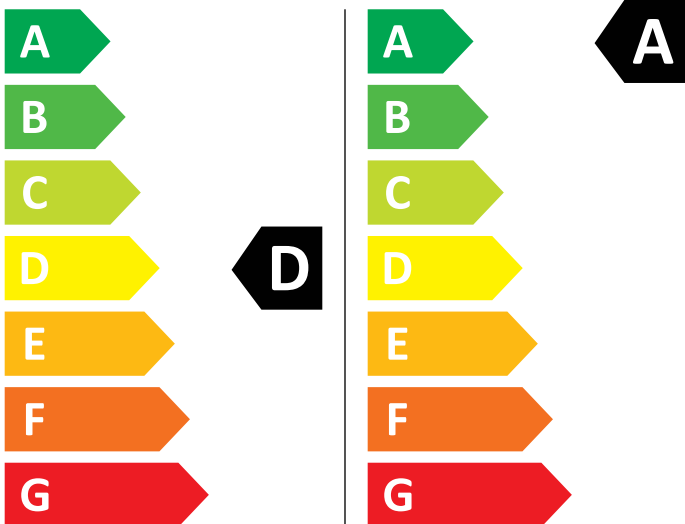

ENERG

Electrolux

EW7W685W 914610114

🚰 265 kWh/100

💧 47 kWh/100

5,0 kg

8,0 kg

62 L