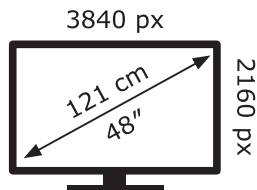

ENERG

LG Electronics

OLED48A26LA

65 kWh/1000h

ABCDEF**G**

117 kWh/1000h

2019/2013