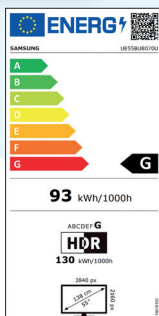

HEVC - ECP

I NUOVI STANDARD DELLA TV

SAMSUNG

16
YEARS

Global No.1 TV

Samsung is ranked No.1 TV brand for 16 years

Specifiche Tecniche

BU8070 55"

EAN: 8806094218404

UE55BU8070UXZT

INFORMAZIONI GENERALI

Tipologia	LED
Serie	8

DISPLAY

Polliciaggio	55"
Risoluzione	3840 x 2160
Refresh Rate	50 Hz
Schermo antiriflesso	N/A

VIDEO

Picture Engine	Crystal Processor 4K
HDR (High Dynamic Range)	HDR
HDR10+	Support
HLG	Si
Contrasto	Mega Contrast
Colore	Dynamic Crystal Color
Viewing Angle	N/A
Micro Dimming	UHD Dimming
Contrast Enhancer	Si
Motion Technology	Motion Xcelerator
Film Mode	Si
Smart Calibration	N/A
Adaptive Picture	N/A
Brightness/Color Detection	Brightness Detection

AUDIO

Dolby Atmos	N/A
Object Tracking Sound	OTS Lite
Q-Symphony	Si
Sound Output (RMS)	20 W
Speaker Type	2 CH
Multiroom Link	Si
Active Voice Amplifier	N/A
Adaptive sound	Adaptive Sound

ECO

Classe di efficienza energetica	G
Auto Power Off	Si