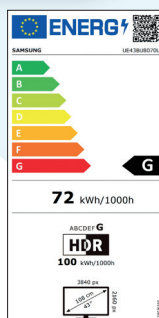

HEVC - ECP

I NUOVI STANDARD DELLA TV

SAMSUNG

16
YEARS

Global No.1 TV

Samsung is ranked No.1 TV brand for 16 years

Specifiche Tecniche

BU8070 43"

EAN: 8806094218350

UE43BU8070UXZT

INFORMAZIONI GENERALI

Tipologia	LED
Serie	8

DISPLAY

Polliciaggio	43"
Risoluzione	3840 x 2160
Refresh Rate	50 Hz
Schermo antiriflesso	N/A

VIDEO

Picture Engine	Crystal Processor 4K
HDR (High Dynamic Range)	HDR
HDR10+	Support
HLG	Si
Contrasto	Mega Contrast
Colore	Dynamic Crystal Color
Viewing Angle	N/A
Micro Dimming	UHD Dimming
Contrast Enhancer	Si
Motion Technology	Motion Xcelerator
Film Mode	Si
Smart Calibration	N/A
Adaptive Picture	N/A
Brightness/Color Detection	Brightness Detection

AUDIO

Dolby Atmos	N/A
Object Tracking Sound	OTS Lite
Q-Symphony	Si
Sound Output (RMS)	20 W
Speaker Type	2 CH
Multiroom Link	Si
Active Voice Amplifier	N/A
Adaptive sound	Adaptive Sound

ECO

Classe di efficienza energetica	G
Auto Power Off	Si